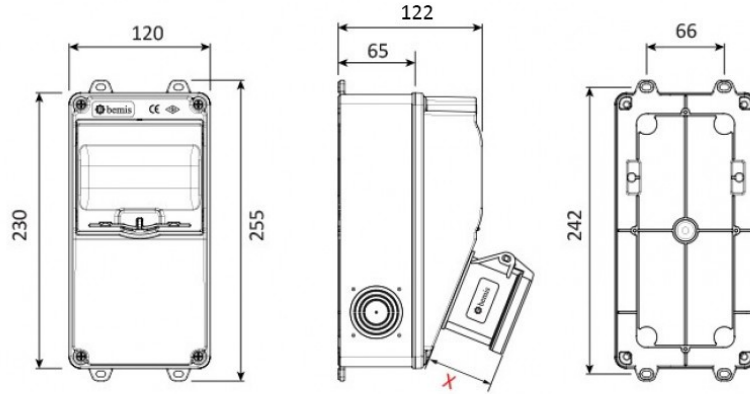

BD1-2128-2020

Technical Drawing

(X) Ölçüleri / Dimensions (mm)

1/16A Pano Prizi	18	3/4/5 32A Som Priz	47
1/16A Mak. Prizi	40	3/4/5 63A Mk.Prizi	92
3/25A Som. Priz	33	2/3 16A 24V Mk. Prizi	42
3/4 16A Mak Prizi	55	2/3 32A 24V Mk. Prizi	42
5/16A Som. Priz	47