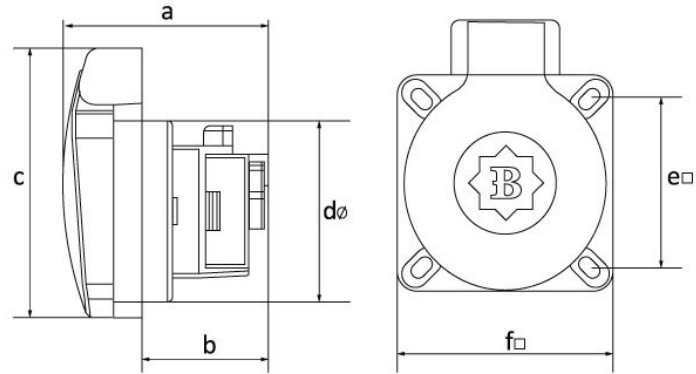

## Product Code

**BY8-1402-2720****UPS Pano Priz (Sarı)**

Category: 1x16A (2P+E) Plastic

**Technical Specifications**

AMPERE	1/16A
POLE	2P+E
TENSION	220V-250V
IP RATING	IP44
CONDUCTIVE MATERIAL	A.D. 58
BODY MATERIAL	Polyamide 6
BOX QUANTITY	30
NUMBER OF BOXES	540
COLOR	Sarı

**Quality Certificates**

**BY8-1402-2720****Technical Drawing**

Ölçüler / Dimensions (mm)			
a	49	e□	39
b	30	f□	50
c	64	g	
dø	43	h	