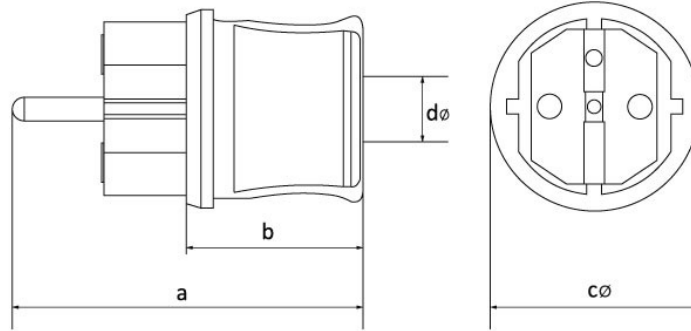

## Product Code

**BY5-1402-2011****Straight Plug (Grey)**

Category: 1x16A (2P+E) Plastic

**Technical Specifications**

AMPERE	1/16A
POLE	2P+E
TENSION	220V-250V
IP RATING	IP44
CONDUCTIVE MATERIAL	A.D. 58
BODY MATERIAL	Polyamide 6
BOX QUANTITY	35
NUMBER OF BOXES	630
COLOR	Gray

**Quality Certificates**

**BY5-1402-2011****Technical Drawing**

Ölçüler / Dimensions (mm)			
a	72	e	
b	55	f	
cø	42	g	
dø	7	h	