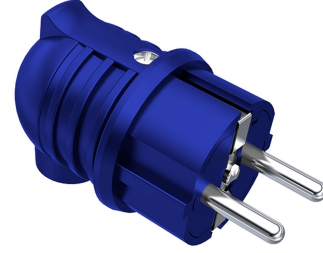

Product Code

BY2-1402-2022**Angled Plug (Blue)**

Category: 1x16A (2P+E) Plastic

**Technical Specifications**

AMPERE	1/16A
POLE	2P+E
TENSION	220V-250V
IP RATING	IP44
CONDUCTIVE MATERIAL	A.D. 58
BODY MATERIAL	Polyamide 6
BOX QUANTITY	35
NUMBER OF BOXES	630
COLOR	Mavi