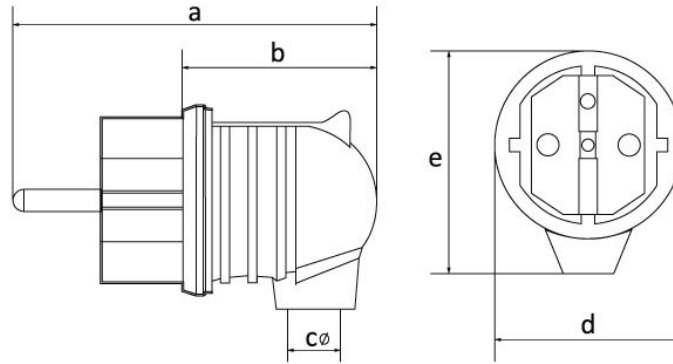

Product Code

BY2-1402-2022**Angled Plug (Blue)**

Category: 1x16A (2P+E) Plastic

**Technical Specifications**

AMPERE	1/16A
POLE	2P+E
TENSION	220V-250V
IP RATING	IP44
CONDUCTIVE MATERIAL	A.D. 58
BODY MATERIAL	Polyamide 6
BOX QUANTITY	35
NUMBER OF BOXES	630
COLOR	Mavi

Quality Certificates

BY2-1402-2022**Technical Drawing**

Ölçüler / Dimensions (mm)			
a	80	e	46
b	44	f	
cø	7	g	
d	42	h	