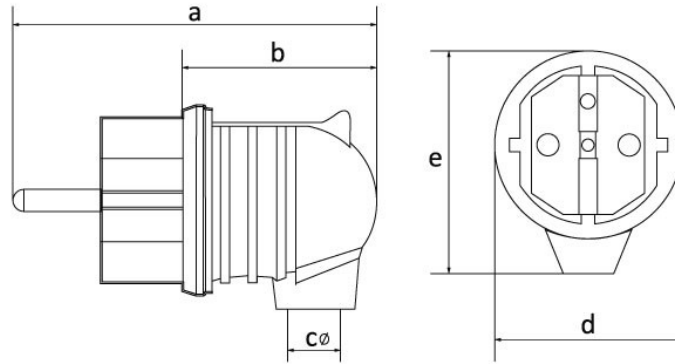

Product Code

BY2-1402-2011**Straight Plug (Blue)**

Category: 1x16A (2P+E) Plastic

**Technical Specifications**

AMPERE	1/16A
POLE	2P+E
TENSION	220V-250V
IP RATING	IP44
CONDUCTIVE MATERIAL	A.D. 58
BODY MATERIAL	Polyamide 6
BOX QUANTITY	35
NUMBER OF BOXES	630
COLOR	Mavi

Quality Certificates

BY2-1402-2011**Technical Drawing**

Ölçüler / Dimensions (mm)			
a	80	e	46
b	44	f	
cø	7	g	
d	42	h	