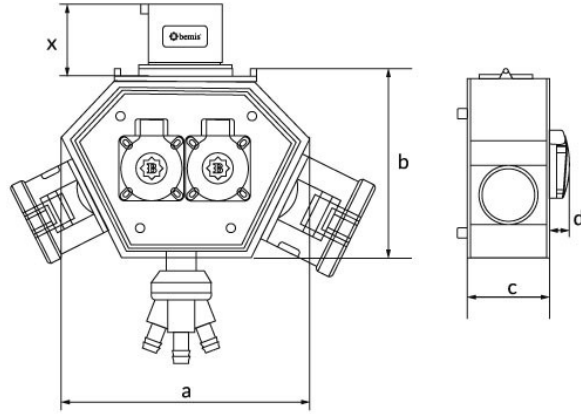

Product Code

BX1K3444-4000**Polybox**

Category: Polybox

Technical Specifications

IP RATING	IP44
CONDUCTIVE MATERIAL	A.D. 58
BODY MATERIAL	Polyamide 6
BOX QUANTITY	1
NUMBER OF BOXES	6
PLUG OPTION	5x32A. 380V. With plug
CONNECTION TYPE	Related
CABLE OPTION	1.5 m. Wired

Socket Configuration

	4 Adet Priz
Amper	5/16A
Volt	380V-450V
Kutup	3P+E+N
Hertz	50Hz - 60Hz

Quality Certificates

BX1K3444-4000**Technical Drawing**

Ölçüler / Dimensions (mm) x			
a	188	3/4/5 - 16A Priz / Socket	46
b	148	3/4/5 - 32A Priz / Socket	57
c	86	3/4/5 - 32A Fiş / Plug	46
d	18	3'lü Hava Çıkışı / Air Outlet	90