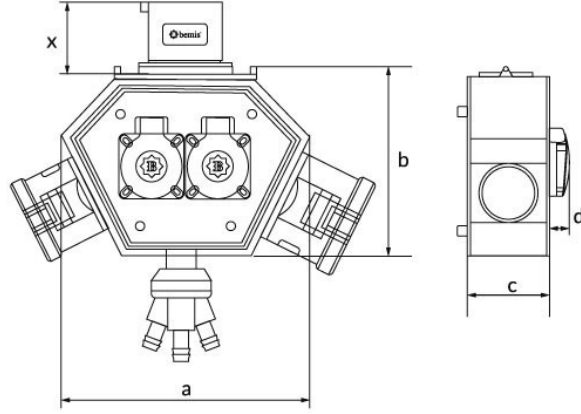

Product Code

BX1K0550-2113**Polybox**

Category: Polybox

**Technical Specifications**

IP RATING	IP44
CONDUCTIVE MATERIAL	A.D. 58
BODY MATERIAL	Polyamide 6
GRAM	155
BOX QUANTITY	1
NUMBER OF BOXES	6
PLUG OPTION	With a plug
CONNECTION TYPE	Related
CABLE OPTION	1.5 m. Wired
HAVA ÇIKIŞI	3 Adet

Socket Configuration

	2 Adet Priz	2 Adet Priz
Amper	3/32A	1/16A
Volt	220V-250V	220V-250V
Kutup	2P+E	2P+E
Hertz	50Hz - 60Hz	50Hz - 60Hz

Quality Certificates

BX1K0550-2113**Technical Drawing**

Ölçüler / Dimensions (mm) x			
a	188	3/4/5 - 16A Priz / Socket	46
b	148	3/4/5 - 32A Priz / Socket	57
c	86	3/4/5 - 32A Fiş / Plug	46
d	18	3'lü Hava Çıkışı / Air Outlet	90