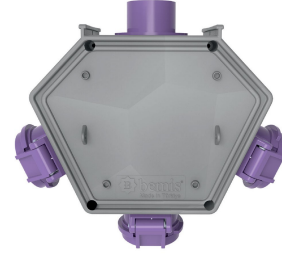

Product Code

BX1-LLLL-0000**Polybox**

Category: Polybox

**Technical Specifications**

IP RATING	IP44
CONDUCTIVE MATERIAL	A.D. 58
BODY MATERIAL	Polyamide 6
GRAM	155
BOX QUANTITY	1
NUMBER OF BOXES	6
PLUG OPTION	3x16A, 24V, with plug
CONNECTION TYPE	Related

Socket Configuration

	3 Adet Priz
Amper	3/16A
Volt	24V
Kutup	3P
Hertz	50Hz - 60Hz

Quality Certificates

BX1-LLLL-0000**Technical Drawing**

Ölçüler / Dimensions (mm) x			
a	188	3/4/5 - 16A Priz / Socket	46
b	148	3/4/5 - 32A Priz / Socket	57
c	86	3/4/5 - 32A Fiş / Plug	46
d	18	3'lü Hava Çıkışı / Air Outlet	90