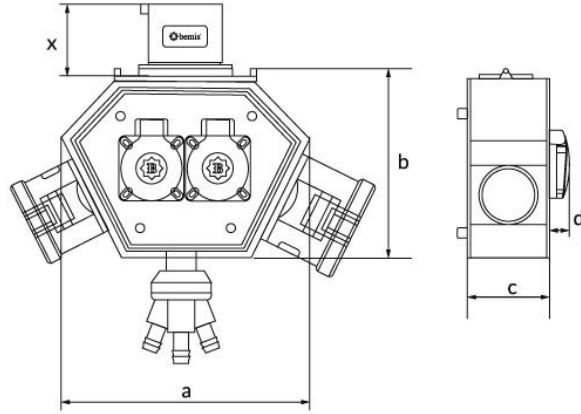

Product Code

BX1-LLLL-0000**Polybox**

Category: Polybox

**Technical Specifications**

IP RATING	IP44
CONDUCTIVE MATERIAL	A.D. 58
BODY MATERIAL	Polyamide 6
GRAM	155
BOX QUANTITY	1
NUMBER OF BOXES	6
PLUG OPTION	3x16A, 24V, with plug
CONNECTION TYPE	Related

Socket Configuration

	3 Adet Priz
Amper	3/16A
Volt	24V
Kutup	3P
Hertz	50Hz - 60Hz

Quality Certificates

BX1-LLLL-0000**Technical Drawing**

Ölçüler / Dimensions (mm) x			
a	188	3/4/5 - 16A Priz / Socket	46
b	148	3/4/5 - 32A Priz / Socket	57
c	86	3/4/5 - 32A Fiş / Plug	46
d	18	3'lü Hava Çıkışı / Air Outlet	90