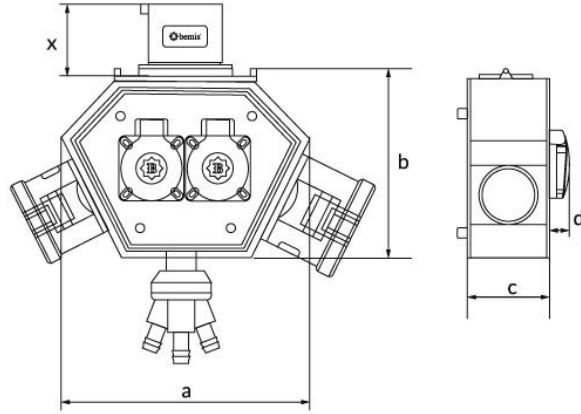

Product Code

BX1-KKKK-0000**Polybox**

Category: Polybox

**Technical Specifications**

IP RATING	IP44
CONDUCTIVE MATERIAL	A.D. 58
BODY MATERIAL	Polyamide 6
GRAM	155
BOX QUANTITY	1
NUMBER OF BOXES	6
PLUG OPTION	2x16A, 24V, with plug
CONNECTION TYPE	Related

Socket Configuration

	3 Adet Priz
Amper	2/16A
Volt	24V
Kutup	2P
Hertz	50Hz - 60Hz

Quality Certificates

BX1-KKKK-0000**Technical Drawing**

Ölçüler / Dimensions (mm) x			
a	188	3/4/5 - 16A Priz / Socket	46
b	148	3/4/5 - 32A Priz / Socket	57
c	86	3/4/5 - 32A Fiş / Plug	46
d	18	3'lü Hava Çıkışı / Air Outlet	90