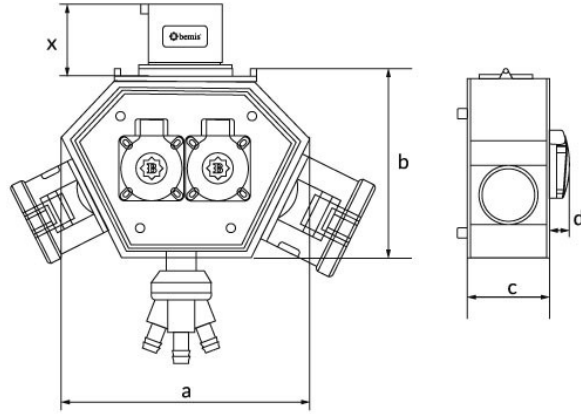

## Technical Specifications

IP RATING	IP44
CONDUCTIVE MATERIAL	A.D. 58
BODY MATERIAL	Polyamide 6
BOX QUANTITY	1
NUMBER OF BOXES	6
PLUG OPTION	5x16A. 380V. With plug
CONNECTION TYPE	Related

## Quality Certificates

**BX1-7444-0000****Technical Drawing**

Ölçüler / Dimensions (mm) x			
a	188	3/4/5 - 16A Priz / Socket	46
b	148	3/4/5 - 32A Priz / Socket	57
c	86	3/4/5 - 32A Fiş / Plug	46
d	18	3'lü Hava Çıkışı / Air Outlet	90