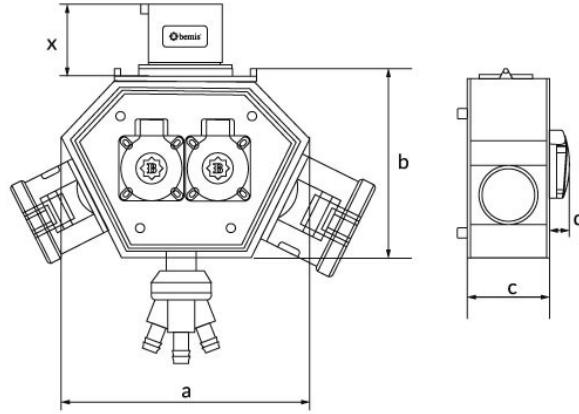

Product Code

BX1-0441-0000**Polybox**

Category: Polybox

Technical Specifications

IP RATING	IP44
CONDUCTIVE MATERIAL	A.D. 58
BODY MATERIAL	Polyamide 6
BOX QUANTITY	1
NUMBER OF BOXES	6
PLUG OPTION	With a plug
CONNECTION TYPE	Related

Socket Configuration

	2 Adet Priz	1 Adet Priz
Amper	5/16A	1/16A
Volt	380V-450V	220V-250V
Kutup	3P+E+N	2P+E
Hertz	50Hz - 60Hz	50Hz - 60Hz

Quality Certificates

BX1-0441-0000**Technical Drawing**

Ölçüler / Dimensions (mm) x			
a	188	3/4/5 - 16A Priz / Socket	46
b	148	3/4/5 - 32A Priz / Socket	57
c	86	3/4/5 - 32A Fiş / Plug	46
d	18	3'lü Hava Çıkışı / Air Outlet	90