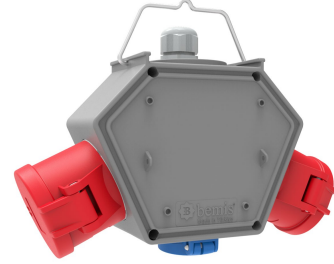

Product Code

BX1-0441-0000**Polybox**

Category: Polybox

Technical Specifications

IP RATING	IP44
CONDUCTIVE MATERIAL	A.D. 58
BODY MATERIAL	Polyamide 6
BOX QUANTITY	1
NUMBER OF BOXES	6
PLUG OPTION	With a plug
CONNECTION TYPE	Related

Socket Configuration

	2 Adet Priz	1 Adet Priz
Amper	5/16A	1/16A
Volt	380V-450V	220V-250V
Kutup	3P+E+N	2P+E
Hertz	50Hz - 60Hz	50Hz - 60Hz

Quality Certificates

BX1-0441-0000**Technical Drawing**

Ölçüler / Dimensions (mm) x			
a	188	3/4/5 - 16A Priz / Socket	46
b	148	3/4/5 - 32A Priz / Socket	57
c	86	3/4/5 - 32A Fiş / Plug	46
d	18	3'lü Hava Çıkışı / Air Outlet	90