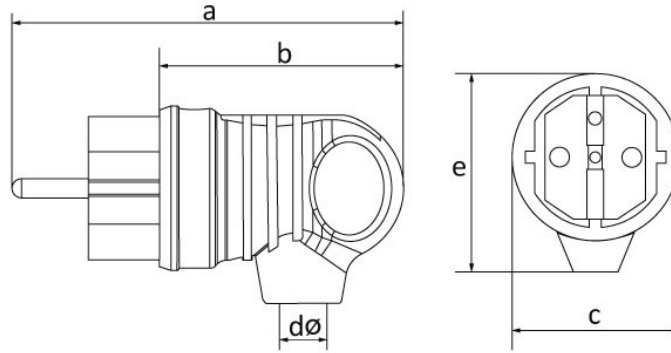

## Product Code

**BV6-1402-2041****UPS Handle Angled Plug  
(Red)**

Category: 1x16A (2P+E) Rubber

**Technical Specifications**

AMPERE	1/16A
POLE	2P+E
TENSION	220V-250V
IP RATING	IP44
CONDUCTIVE MATERIAL	A.D. 58
BODY MATERIAL	Rubber
BOX QUANTITY	20
NUMBER OF BOXES	360
COLOR	Kirmızı

**Quality Certificates**

**BV6-1402-2041****Technical Drawing**

Ölçüler / Dimensions (mm)			
a	100	e	52
b	63	f	
c	42	g	
dø	7	h	