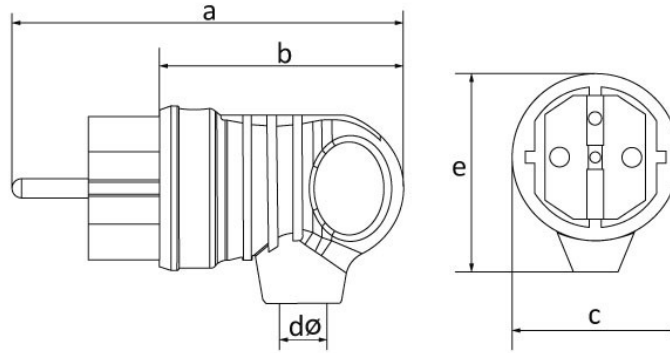

Product Code

BV6-1402-2021**Handle Angled Plug (Red)**

Category: 1x16A (2P+E) Rubber

**Technical Specifications**

AMPERE	1/16A
POLE	2P+E
TENSION	220V-250V
IP RATING	IP44
CONDUCTIVE MATERIAL	A.D. 58
BODY MATERIAL	Rubber
BOX QUANTITY	20
NUMBER OF BOXES	360
COLOR	Kırmızı

Quality Certificates

BV6-1402-2021**Technical Drawing**

Ölçüler / Dimensions (mm)			
a	100	e	52
b	63	f	
c	42	g	
dø	7	h	