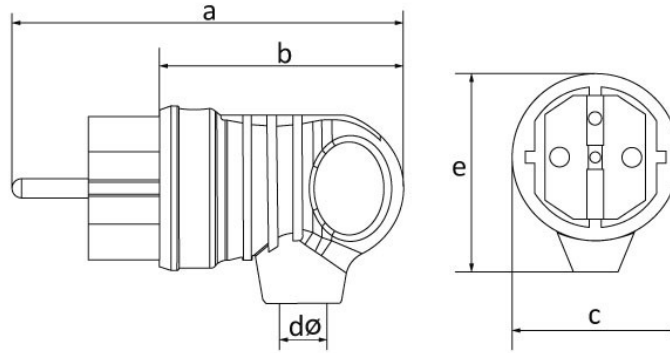

## Product Code

**BV4-1402-2041****UPS Handle Angled Plug  
(Orange)**

Category: 1x16A (2P+E) Rubber

**Technical Specifications**

AMPERE	1/16A
POLE	2P+E
TENSION	220V-250V
IP RATING	IP44
CONDUCTIVE MATERIAL	A.D. 58
BODY MATERIAL	Rubber
BOX QUANTITY	20
NUMBER OF BOXES	360
COLOR	Turuncu

**Quality Certificates**

**BV4-1402-2041****Technical Drawing**

Ölçüler / Dimensions (mm)			
a	100	e	52
b	63	f	
c	42	g	
dø	7	h	