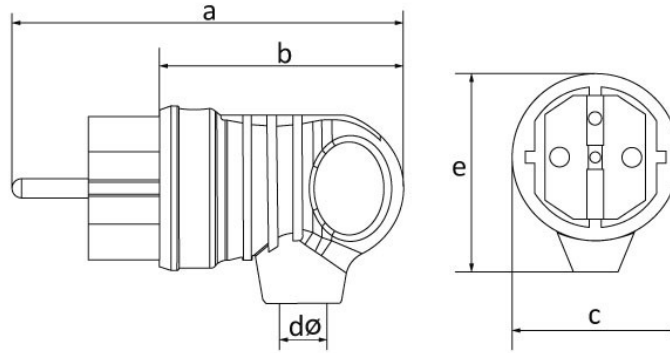

## Product Code

**BV4-1402-2021****Handle Angled Plug (Orange)**

Category: 1x16A (2P+E) Rubber

**Technical Specifications**

AMPERE	1/16A
POLE	2P+E
TENSION	220V-250V
IP RATING	IP44
CONDUCTIVE MATERIAL	A.D. 58
BODY MATERIAL	Rubber
BOX QUANTITY	20
NUMBER OF BOXES	360
COLOR	Turuncu

**Quality Certificates**

**BV4-1402-2021****Technical Drawing**

Ölçüler / Dimensions (mm)			
a	100	e	52
b	63	f	
c	42	g	
dø	7	h	