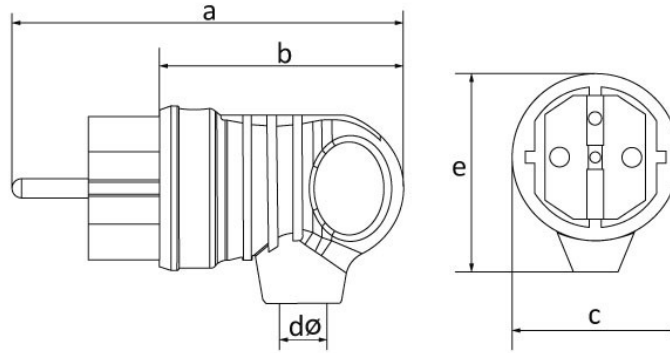

Product Code

BV3-1402-2041**UPS Handle Angled Plug
(Yellow)**

Category: 1x16A (2P+E) Rubber

**Technical Specifications**

AMPERE	1/16A
POLE	2P+E
TENSION	220V-250V
IP RATING	IP44
CONDUCTIVE MATERIAL	A.D. 58
BODY MATERIAL	Rubber
BOX QUANTITY	20
NUMBER OF BOXES	360
COLOR	Sarı

Quality Certificates

BV3-1402-2041**Technical Drawing**

Ölçüler / Dimensions (mm)			
a	100	e	52
b	63	f	
c	42	g	
dø	7	h	