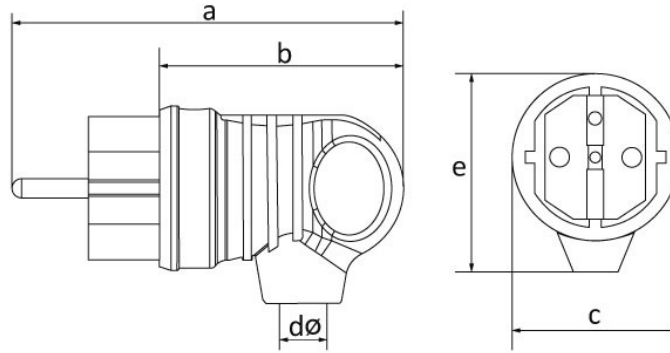

## Product Code

**BV2-1402-2041****UPS Handle Angled Plug  
(Blue)**

Category: 1x16A (2P+E) Rubber

**Technical Specifications**

AMPERE	1/16A
POLE	2P+E
TENSION	220V-250V
IP RATING	IP44
CONDUCTIVE MATERIAL	A.D. 58
BODY MATERIAL	Rubber
BOX QUANTITY	20
NUMBER OF BOXES	360
COLOR	Mavi

**Quality Certificates**

**BV2-1402-2041****Technical Drawing**

Ölçüler / Dimensions (mm)			
a	100	e	52
b	63	f	
c	42	g	
dø	7	h	