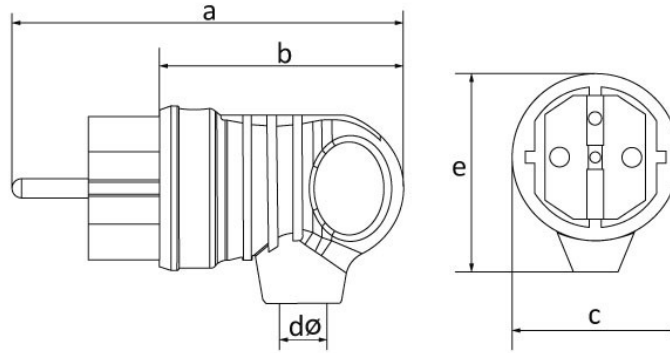

Product Code

BV2-1402-2021**Handle Angled Plug (Blue)**

Category: 1x16A (2P+E) Rubber

**Technical Specifications**

AMPERE	1/16A
POLE	2P+E
TENSION	220V-250V
IP RATING	IP44
CONDUCTIVE MATERIAL	A.D. 58
BODY MATERIAL	Rubber
BOX QUANTITY	20
NUMBER OF BOXES	360
COLOR	Mavi

Quality Certificates

BV2-1402-2021**Technical Drawing**

Ölçüler / Dimensions (mm)			
a	100	e	52
b	63	f	
c	42	g	
dø	7	h	