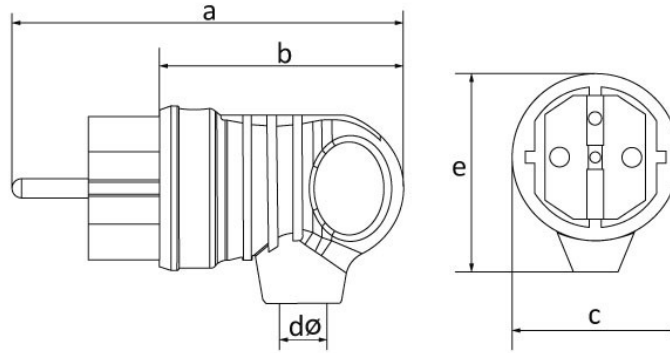

## Product Code

**BV1-1402-2041****UPS Handle Angled Plug  
(Green)**

Category: 1x16A (2P+E) Rubber

**Technical Specifications**

AMPERE	1/16A
POLE	2P+E
TENSION	220V-250V
IP RATING	IP44
CONDUCTIVE MATERIAL	A.D. 58
BODY MATERIAL	Rubber
BOX QUANTITY	20
NUMBER OF BOXES	360
COLOR	Green

**Quality Certificates**

**BV1-1402-2041****Technical Drawing**

Ölçüler / Dimensions (mm)			
a	100	e	52
b	63	f	
c	42	g	
dø	7	h	