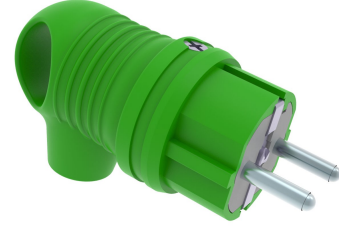

Product Code**BV1-1402-2021****Handle Angled Plug (Green)**

Category: 1x16A (2P+E) Rubber

**Technical Specifications**

AMPERE	1/16A
POLE	2P+E
TENSION	220V-250V
IP RATING	IP44
CONDUCTIVE MATERIAL	A.D. 58
BODY MATERIAL	Rubber
BOX QUANTITY	20
NUMBER OF BOXES	360
COLOR	Green