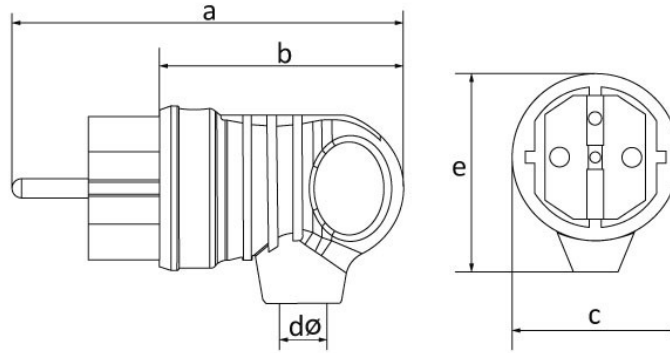

Product Code**BV1-1402-2021****Handle Angled Plug (Green)**

Category: 1x16A (2P+E) Rubber

**Technical Specifications**

AMPERE	1/16A
POLE	2P+E
TENSION	220V-250V
IP RATING	IP44
CONDUCTIVE MATERIAL	A.D. 58
BODY MATERIAL	Rubber
BOX QUANTITY	20
NUMBER OF BOXES	360
COLOR	Green

Quality Certificates

BV1-1402-2021**Technical Drawing**

Ölçüler / Dimensions (mm)			
a	100	e	52
b	63	f	
c	42	g	
dø	7	h	