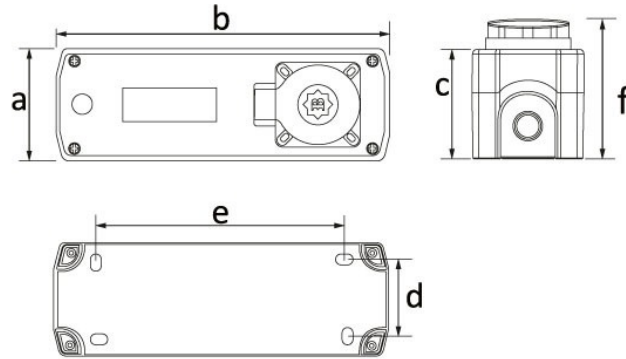

## Product Code

**BT3-4060-0002****1/16A. 220V. Signal Fuse and  
with Socket Box**

Category: Plastic Button

**Technical Specifications**

IP RATING	IP44
BOX QUANTITY	6
NUMBER OF BOXES	72
RAW MATERIALS	ABS

**Quality Certificates**

**BT3-4060-0002****Technical Drawing**

Ölçüler / Dimensions (mm)			
a	68,5	e	163
b	202	f	85,5
c	66,5	g	
d	55	h	