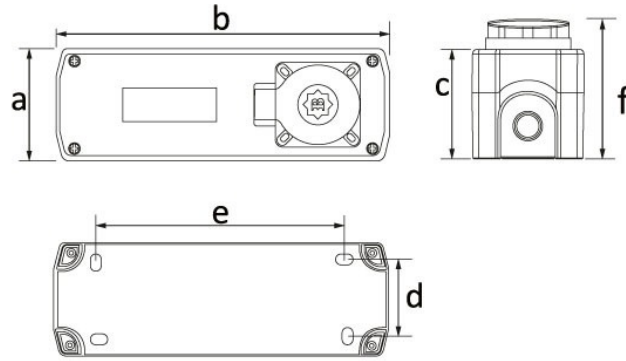

Product Code**BT3-4050-0002****1/16A. 220V. Fuse and with
Socket Box**

Category: Plastic Button

**Technical Specifications**

IP RATING	IP44
BOX QUANTITY	6
NUMBER OF BOXES	72
RAW MATERIALS	ABS

Quality Certificates

BT3-4050-0002**Technical Drawing**

Ölçüler / Dimensions (mm)			
a	68,5	e	163
b	202	f	85,5
c	66,5	g	
d	55	h	