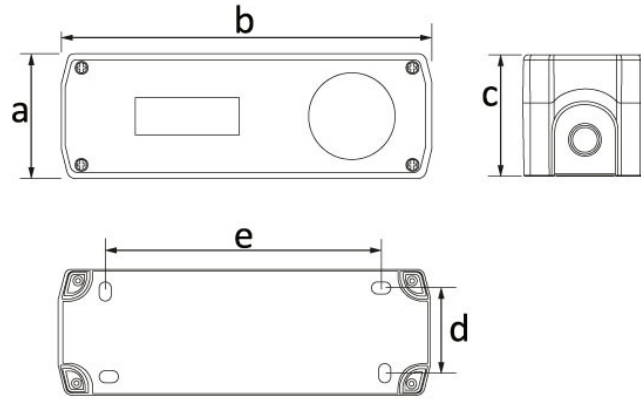

Product Code**BT3-4040-0002****Fuse and Socket Box**

Category: Plastic Button

**Technical Specifications**

IP RATING	IP44
BOX QUANTITY	6
NUMBER OF BOXES	72
RAW MATERIALS	ABS

Quality Certificates

BT3-4040-0002**Technical Drawing****Ölçüler / Dimensions (mm)**

a	68,5	e	163
b	202	f	
c	66,5	g	
d	55	h	