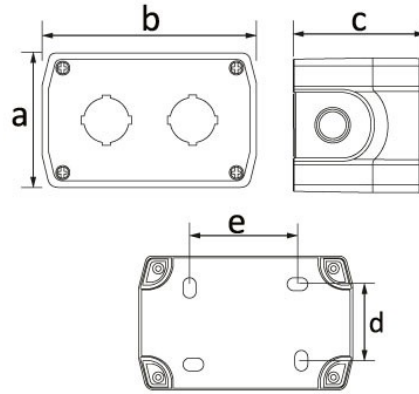

**Product Code****BT3-2000-0006****Button Box For Double Button (Black)**

Category: Plastic Button

**Technical Specifications**

IP RATING	IP67
BOX QUANTITY	12
NUMBER OF BOXES	144
RAW MATERIALS	ABS

**Quality Certificates**

**BT3-2000-0006****Technical Drawing**

Ölçüler / Dimensions (mm)			
a	68,5	e	69
b	108,5	f	
c	66,5	g	
d	55	h	