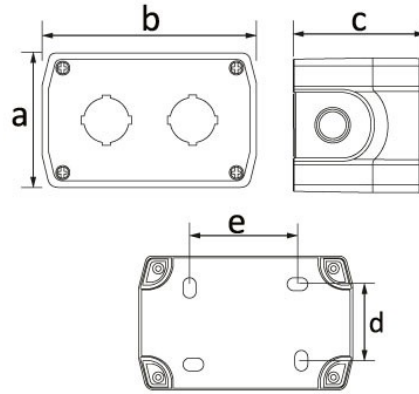

Product Code**BT3-2000-0002****Button Box For Double Button (Black)**

Category: Plastic Button

**Technical Specifications**

IP RATING	IP44
BOX QUANTITY	12
NUMBER OF BOXES	144
RAW MATERIALS	ABS

Quality Certificates

BT3-2000-0002**Technical Drawing**

Ölçüler / Dimensions (mm)			
a	68,5	e	69
b	108,5	f	
c	66,5	g	
d	55	h	