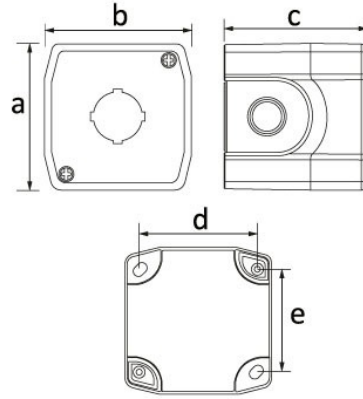

Product Code**BT3-1011-0006****Emergency Push Button Box
(Yellow)**

Category: Plastic Button

**Technical Specifications**

IP RATING	IP67
BOX QUANTITY	16
NUMBER OF BOXES	192
RAW MATERIALS	ABS
COLOR	Yellow

Quality Certificates

BT3-1011-0006**Technical Drawing**

Ölçüler / Dimensions (mm)			
a	68,5	e	54
b	68,5	f	
c	66,5	g	
d	48	h	