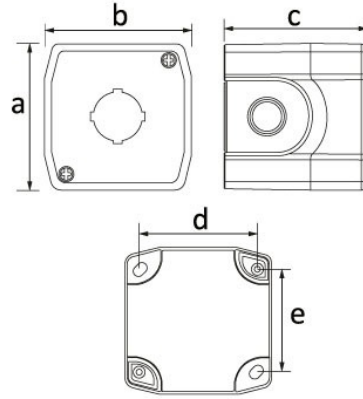

Product Code**BT3-1011-0002****Emergency Push Button Box
(Yellow)**

Category: Plastic Button

**Technical Specifications**

IP RATING	IP44
BOX QUANTITY	16
NUMBER OF BOXES	192
RAW MATERIALS	ABS
COLOR	Yellow

Quality Certificates

BT3-1011-0002**Technical Drawing**

Ölçüler / Dimensions (mm)			
a	68,5	e	54
b	68,5	f	
c	66,5	g	
d	48	h	