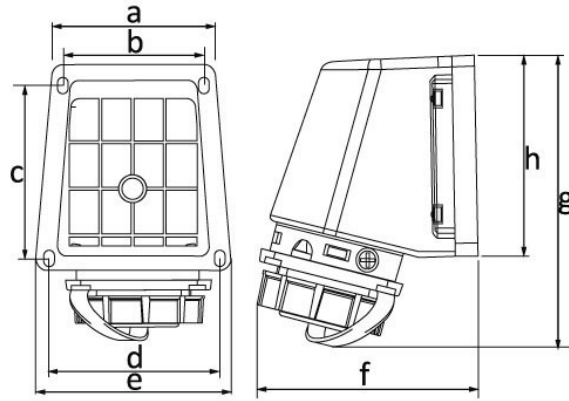

## Product Code

**BS1-1402-7535****90° Angled Wall Outlet**

Category: 1x16A (2P+E) Plastic

**Technical Specifications**

AMPERE	1/16A
POLE	2P+E
TENSION	220V-250V
HERTZ	50 Hz - 60 Hz
IP RATING	IP68
CONDUCTIVE MATERIAL	A.D. 58
BODY MATERIAL	Polyamide 6
GRAM	215
BOX QUANTITY	3
NUMBER OF BOXES	54

**Quality Certificates**

**BS1-1402-7535****Technical Drawing**

Ölçüler / Dimensions (mm)			
a	78	e	87
b	64	f	102
c	76	g	150
d	78	h	87