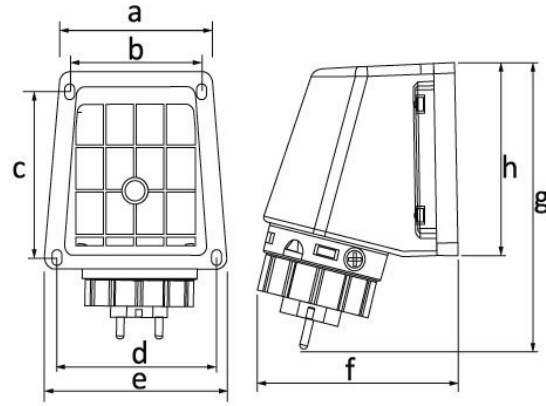

## Product Code

**BS1-1402-7236****90° Angled Wall Plug**

Category: 1x16A (2P+E) Plastic

**Technical Specifications**

AMPERE	1/16A
POLE	2P+E
TENSION	220V-250V
HERTZ	50 Hz - 60 Hz
IP RATING	IP68
CONDUCTIVE MATERIAL	A.D. 58
BODY MATERIAL	Polyamide 6
GRAM	230
BOX QUANTITY	3
NUMBER OF BOXES	54

**Quality Certificates**

**BS1-1402-7236****Technical Drawing****Ölçüler / Dimensions (mm)**

a	78	e	87
b	64	f	102
c	76	g	150
d	78	h	87