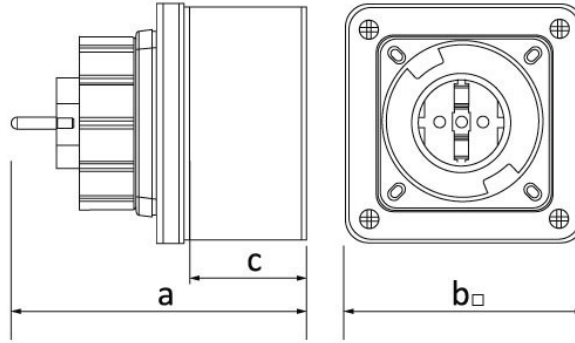

Product Code

BS1-1402-7210**Wall Plug**

Category: 1x16A (2P+E) Plastic

**Technical Specifications**

AMPERE	1/16A
POLE	2P+E
TENSION	220V-250V
HERTZ	50 Hz - 60 Hz
IP RATING	IP68
CONDUCTIVE MATERIAL	A.D. 58
BODY MATERIAL	Polyamide 6
GRAM	185
BOX QUANTITY	6
NUMBER OF BOXES	72

Quality Certificates

BS1-1402-7210**Technical Drawing**

Ölçüler / Dimensions (mm)			
a	120	e	
b _□	95	f	
c	60	g	
d		h	