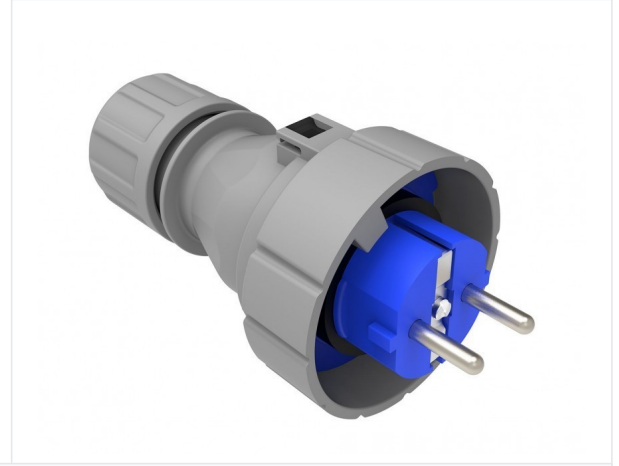

Product Code

BS1-1402-7011**Straight Plug**

Category: 1x16A (2P+E) Plastic

**Technical Specifications**

AMPERE	1/16A
POLE	2P+E
TENSION	220V-250V
HERTZ	50 Hz - 60 Hz
IP RATING	IP68
CONDUCTIVE MATERIAL	A.D. 58
BODY MATERIAL	Polyamide 6
GRAM	155
BOX QUANTITY	10
NUMBER OF BOXES	120