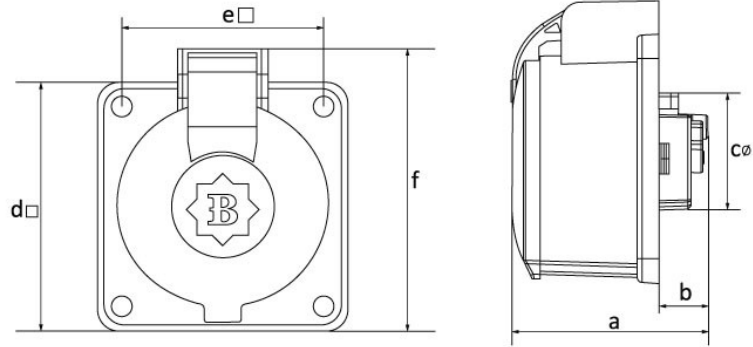

Product Code

BP1-1402-2410**Machine Outlet**

Category: 1x16A (2P+E) Plastic

**Technical Specifications**

AMPERE	1/16A
POLE	2P+E
TENSION	220V-250V
IP RATING	IP44
CONDUCTIVE MATERIAL	A.D. 58
BODY MATERIAL	Polyamide 6
BOX QUANTITY	18
NUMBER OF BOXES	216

Quality Certificates

BP1-1402-2410**Technical Drawing**

Ölçüler / Dimensions (mm)			
a	58	e	60
b	15	f	85
c	45	g	
d	75	h	