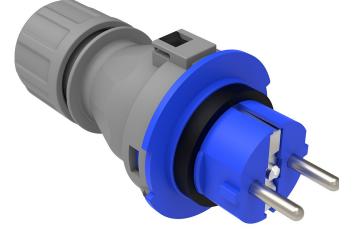

Product Code

BP1-1402-2013**Straight Plug**

Category: 1x16A (2P+E) Plastic

**Technical Specifications**

AMPERE	1/16A
POLE	2P+E
TENSION	220V-250V
IP RATING	IP44
CONDUCTIVE MATERIAL	A.D. 58
BODY MATERIAL	Polyamide 6
BOX QUANTITY	10
NUMBER OF BOXES	180