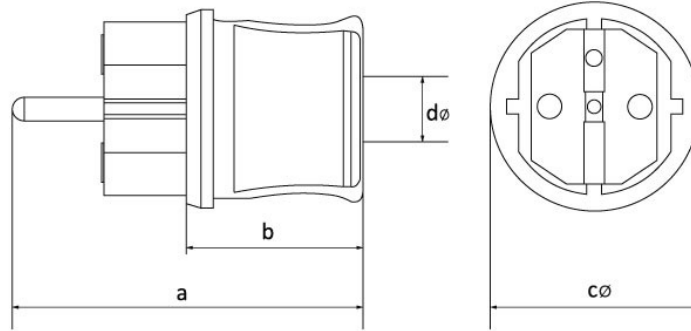

Product Code

BP1-1402-2011**Straight Plug**

Category: 1x16A (2P+E) Plastic

**Technical Specifications**

AMPERE	1/16A
POLE	2P+E
TENSION	220V-250V
IP RATING	IP44
CONDUCTIVE MATERIAL	A.D. 58
BODY MATERIAL	Polyamide 6
BOX QUANTITY	35
NUMBER OF BOXES	630

Quality Certificates

BP1-1402-2011**Technical Drawing**

Ölçüler / Dimensions (mm)			
a	72	e	
b	55	f	
cø	42	g	
dø	7	h	