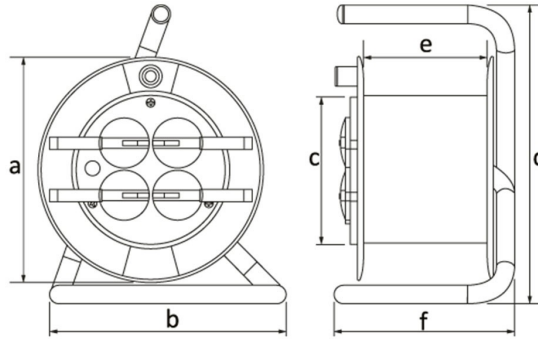

Product Code

BM9-3305-0000**Plastic Spool**

Category: Plastic Spool

Technical Specifications

IP RATING	IP44
BODY MATERIAL	Polypropylene (PP)
BOX QUANTITY	1
NUMBER OF BOXES	1
PLUG OPTION	With a plug
CABLE OPTION	Wireless
CABLE CAPACITY	50 m Cable Capacity
CABLE TYPE	3 x 1.5 mm

Socket Configuration

	3 Adet Priz
Amper	1/16A
Volt	220V-250V
Kutup	2P+E
Hertz	50Hz - 60Hz

Quality Certificates

BM9-3305-0000**Technical Drawing**

Ölçüler / Dimensions (mm)			
a	290	e	95
b	268	f	175
c	116	g	
d	82	h	