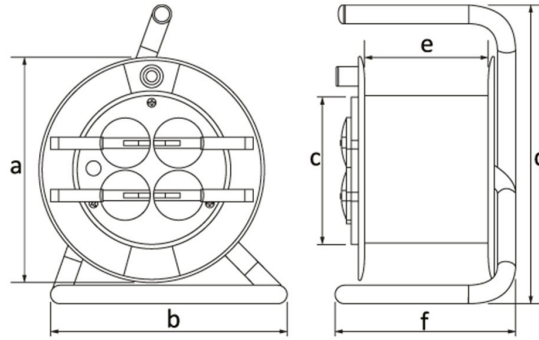

Product Code

BM8-2305-0000**Plastic Spool**

Category: Plastic Spool

**Technical Specifications**

IP RATING	IP44
BODY MATERIAL	Polypropylene (PP)
BOX QUANTITY	1
NUMBER OF BOXES	1
PLUG OPTION	With a plug
CABLE OPTION	Wireless
CABLE CAPACITY	25 m Cable Capacity
CABLE TYPE	3 x 1.5 mm

Socket Configuration

	3 Adet Priz
Amper	1/16A
Volt	220V-250V
Kutup	2P+E
Hertz	50Hz - 60Hz

Quality Certificates

BM8-2305-0000**Technical Drawing**

Ölçüler / Dimensions (mm)			
a	240	e	93
b	235	f	190
c	110	g	
d	345	h	