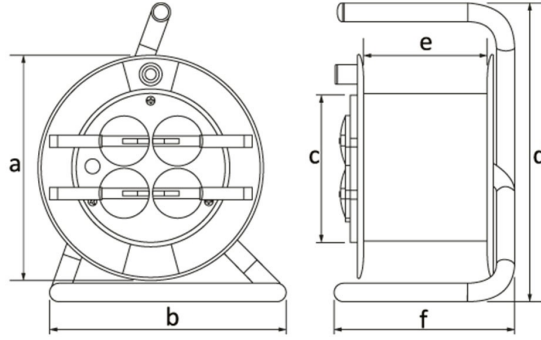

Product Code

BM8-2103-0000**Plastic Spool**

Category: Plastic Spool

**Technical Specifications**

IP RATING	IP44
BODY MATERIAL	Polypropylene (PP)
BOX QUANTITY	1
NUMBER OF BOXES	1
PLUG OPTION	With a plug
CABLE OPTION	Wireless
CABLE CAPACITY	25 m Cable Capacity
CABLE TYPE	3 x 1.5 mm

Socket Configuration

	4 Adet Priz
Amper	1/16A
Volt	220V-250V
Kutup	2P+E
Hertz	50Hz - 60Hz

Quality Certificates

BM8-2103-0000**Technical Drawing**

Ölçüler / Dimensions (mm)			
a	240	e	93
b	235	f	190
c	110	g	
d	345	h	