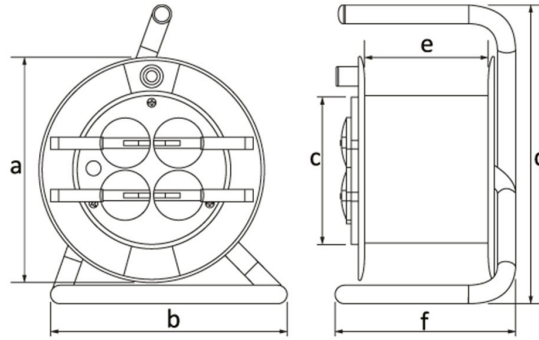

Product Code

BM7-1103-0000**Plastic Spool**

Category: Plastic Spool

**Technical Specifications**

IP RATING	IP44
BODY MATERIAL	Polypropylene (PP)
BOX QUANTITY	1
NUMBER OF BOXES	1
PLUG OPTION	With a plug
CABLE OPTION	Wireless
CABLE CAPACITY	15m. Kablo Kapasiteli
CABLE TYPE	3 x 1.5 mm

Socket Configuration

	4 Adet Priz
Amper	1/16A
Volt	220V-250V
Kutup	2P+E
Hertz	50Hz - 60Hz

Quality Certificates

BM7-1103-0000**Technical Drawing**

Ölçüler / Dimensions (mm)			
a	184	e	100
b	193	f	145
c	120	g	
d	260	h	