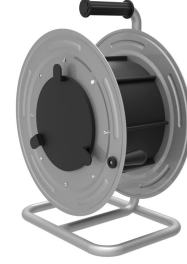

Product Code

BM4-5102-0000**Metal Spool (With Ears and Lid)**

Category: Metal Spool

**Technical Specifications**

IP RATING	IP44
BODY MATERIAL	1 mm DKP Sheet Metal
BOX QUANTITY	1
NUMBER OF BOXES	1
PLUG OPTION	No outlet
CABLE OPTION	Wireless
CABLE CAPACITY	40m. Kablo Kapasiteli
CABLE TYPE	5 x 2.5 mm