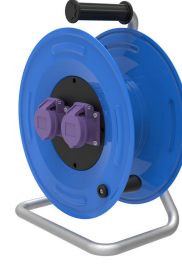

Product Code

BM3-4224-0000**Metal Spool**

Category: Metal Spool

**Technical Specifications**

IP RATING	IP44
BODY MATERIAL	0.8 mm DKP Sheet Metal
BOX QUANTITY	1
NUMBER OF BOXES	1
PLUG OPTION	With a plug
CABLE OPTION	Wireless
CABLE CAPACITY	50 m Cable Capacity
CABLE TYPE	3 x 2.5 mm

Socket Configuration

	2 Adet Priz
Amper	3/16A
Volt	24V
Kutup	3P
Hertz	50Hz - 60Hz

Quality Certificates

BM3-4224-0000

Technical Drawing