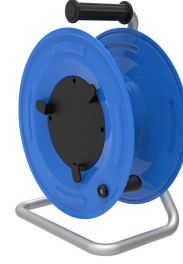

Product Code

BM3-4102-0000**Metal Spool (With Ears and Lid)**

Category: Metal Spool

**Technical Specifications**

IP RATING	IP44
BODY MATERIAL	0.8 mm DKP Sheet Metal
BOX QUANTITY	1
NUMBER OF BOXES	1
PLUG OPTION	No outlet
CABLE OPTION	Wireless
CABLE CAPACITY	50 m Cable Capacity
CABLE TYPE	3 x 2.5 mm