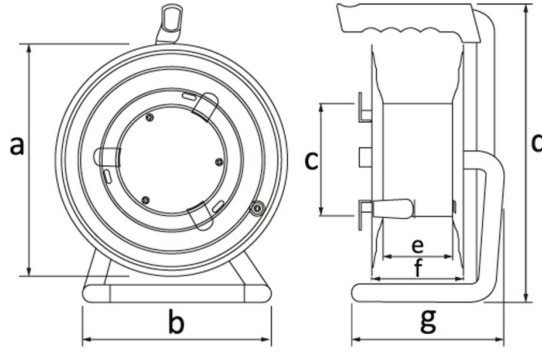

Product Code

BM2K3103-0022**Metal Spool**

Category: Metal Spool

**Technical Specifications**

IP RATING	IP44
BODY MATERIAL	0.8 mm DKP Sheet Metal
BOX QUANTITY	1
NUMBER OF BOXES	1
PLUG OPTION	With a plug
CABLE OPTION	25 m. Wired
CABLE TYPE	3 x 2.5 mm

Socket Configuration

	4 Adet Priz
Amper	1/16A
Volt	220V-250V
Kutup	2P+E
Hertz	50Hz - 60Hz

Quality Certificates

BM2K3103-0022**Technical Drawing**

Ölçüler / Dimensions (mm)			
a	290	e	75
b	270	f	110
c	130	g	175
d	380	h	