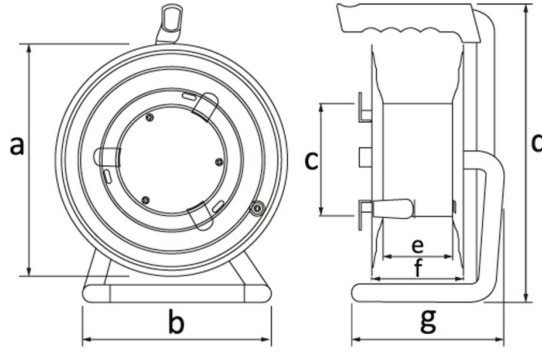

## Technical Specifications

IP RATING	IP44
BODY MATERIAL	0.8 mm DKP Sheet Metal
BOX QUANTITY	1
NUMBER OF BOXES	1
PLUG OPTION	With a plug
CABLE OPTION	Wireless
CABLE CAPACITY	50 m Cable Capacity
CABLE TYPE	3 x 1.5 mm

## Quality Certificates

**BM2-3103-0000****Technical Drawing**

Ölçüler / Dimensions (mm)			
a	290	e	75
b	270	f	110
c	130	g	175
d	380	h	