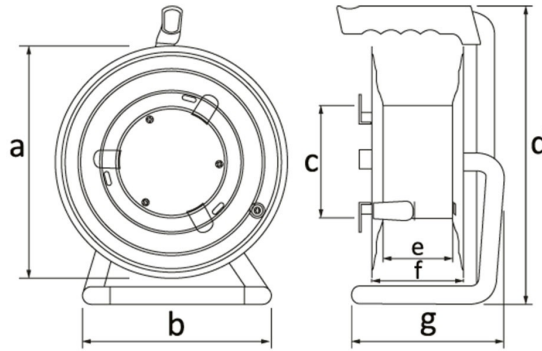

**Product Code****BM2-3102-0000****Metal Spool (With Ears and Lid)**

Category: Metal Spool

**Technical Specifications**

<b>IP RATING</b>	IP20
<b>BODY MATERIAL</b>	0.8 mm DKP Sheet Metal
<b>BOX QUANTITY</b>	1
<b>NUMBER OF BOXES</b>	1
<b>PLUG OPTION</b>	No outlet
<b>CABLE OPTION</b>	Wireless
<b>CABLE CAPACITY</b>	50 m Cable Capacity
<b>CABLE TYPE</b>	3 x 1.5 mm

**Quality Certificates**

**BM2-3102-0000****Technical Drawing**

Ölçüler / Dimensions (mm)			
a	290	e	75
b	270	f	110
c	130	g	175
d	380	h	