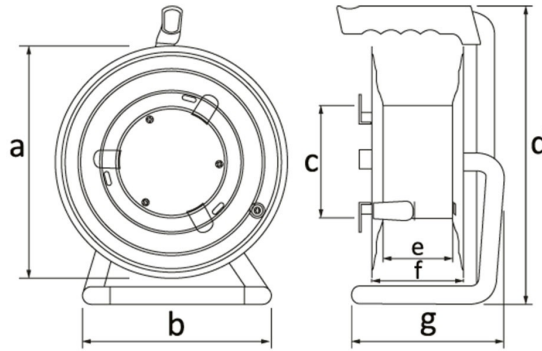

Product Code

**BM1K2103-0000****Metal Spool**

Category: Metal Spool

**Technical Specifications**

IP RATING	IP44
BODY MATERIAL	0.7 mm DKP Sheet Metal
BOX QUANTITY	1
NUMBER OF BOXES	1
PLUG OPTION	With a plug
CABLE OPTION	25 m. Wired
CABLE CAPACITY	25 m Cable Capacity
CABLE TYPE	3 x 1.5 mm

**Socket Configuration**

	4 Adet Priz
Amper	1/16A
Volt	220V-250V
Kutup	2P+E
Hertz	50Hz - 60Hz

**Quality Certificates**

**BM1K2103-0000****Technical Drawing**

Ölçüler / Dimensions (mm)			
a	260	e	73
b	235	f	102
c	128	g	175
d	345	h	