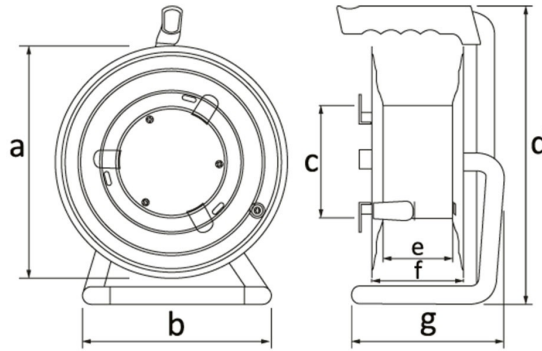

Product Code

BM1-2103-0000**Metal Spool**

Category: Metal Spool

**Technical Specifications**

IP RATING	IP44
BODY MATERIAL	0.7 mm DKP Sheet Metal
BOX QUANTITY	1
NUMBER OF BOXES	1
PLUG OPTION	With a plug
CABLE OPTION	Wireless
CABLE CAPACITY	25 m Cable Capacity
CABLE TYPE	3 x 1.5 mm

Socket Configuration

	4 Adet Priz
Amper	1/16A
Volt	220V-250V
Kutup	2P+E
Hertz	50Hz - 60Hz

Quality Certificates

BM1-2103-0000**Technical Drawing**

Ölçüler / Dimensions (mm)			
a	260	e	73
b	235	f	102
c	128	g	175
d	345	h	