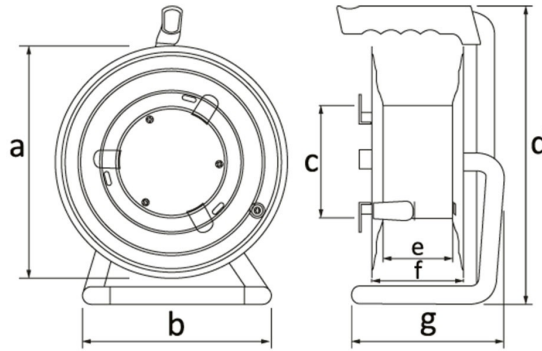

Product Code**BM1-2102-0000****Metal Spool (With Ears and Lid)**

Category: Metal Spool

**Technical Specifications**

IP RATING	IP20
BODY MATERIAL	0.7 mm DKP Sheet Metal
BOX QUANTITY	1
NUMBER OF BOXES	1
PLUG OPTION	No outlet
CABLE OPTION	Wireless
CABLE CAPACITY	25 m Cable Capacity
CABLE TYPE	3 x 1.5 mm

Quality Certificates

BM1-2102-0000**Technical Drawing**

Ölçüler / Dimensions (mm)			
a	260	e	73
b	235	f	102
c	128	g	175
d	345	h	