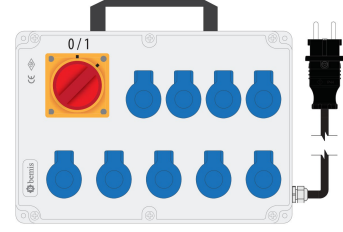

## Product Code

**BKP98290-0008****Powerbox**

Category: Powerbox

**Technical Specifications**

IP RATING	IP44
BOX QUANTITY	1
RAW MATERIALS	ABS
PLUG OPTION	1x16A, 220V, with plug
BOYUTLAR	210x300x90

**Socket Configuration**

	9 Adet Priz
Amper	1/16A
Volt	220V-250V
Kutup	2P+E
Hertz	50Hz - 60Hz

**Quality Certificates**