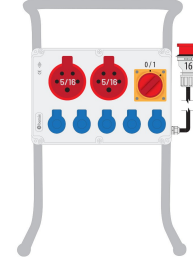

Product Code

**BKP78226-5015****Powerbox**

Category: Powerbox

## Technical Specifications

IP RATING	IP44
BOX QUANTITY	1
RAW MATERIALS	ABS
PLUG OPTION	5x16A. 380V. With plug
CABLE OPTION	1.5 m. Wired
BOYUTLAR	210x300x90

## Socket Configuration

	5 Adet Priz	2 Adet Priz
Amper	1/16A	5/16A
Volt	220V-250V	380V-450V
Kutup	2P+E	3P+E+N
Hertz	50Hz - 60Hz	50Hz - 60Hz