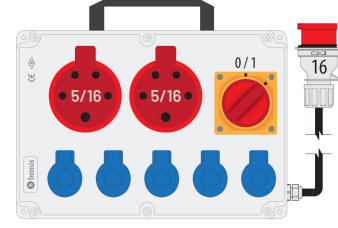

Product Code

**BKP78226-5008****Powerbox**

Category: Powerbox

**Technical Specifications**

IP RATING	IP44
BOX QUANTITY	1
RAW MATERIALS	ABS
PLUG OPTION	5x16A. 380V. With plug
CABLE OPTION	1.5 m. Wired
BOYUTLAR	210x300x90

**Socket Configuration**

	5 Adet Priz	2 Adet Priz
Amper	1/16A	5/16A
Volt	220V-250V	380V-450V
Kutup	2P+E	3P+E+N
Hertz	50Hz - 60Hz	50Hz - 60Hz

**Quality Certificates**